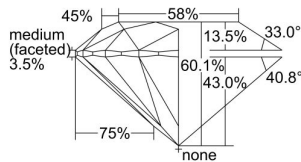

GIA®

FACSIMILE

GIA REPORT 6391475846

Verify this report at GIA.edu

GIA NATURAL DIAMOND DOSSIER®

July 14, 2021
GIA Report Number 6391475846
Shape and Cutting Style ..... Round Brilliant
Measurements ..... 5.75 - 5.79 x 3.47 mm

GRADING RESULTS

Carat Weight ..... 0.70 carat
Color Grade L
Clarity Grade S11
Cut Grade ..... Excellent

ADDITIONAL GRADING INFORMATION

Polish ..... Excellent
Symmetry ..... Excellent
Fluorescence ..... Strong Blue
Clarity Characteristics ..... Crystal
Inscription(s): GIA 6391475846

PROPORTIONS

Profile to actual proportions

GRADING SCALES

GIA COLOR SCALE	GIA CLARITY SCALE	GIA CUT SCALE	
D	FLAWLESS	EXCELLENT	
E	INTERNALLY FLAWLESS		
F		VVS₁	VERY GOOD
G	VVS₂		
H	VS₁	GOOD	
I	VS₂		
J	S1₁	FAIR	
K	S1₂		
L	I₁	POOR	
M	I₂		
N	I₃		
O			
P			
Q			
R			
S			
T			
U			
V			
W			
X			
Y			
Z