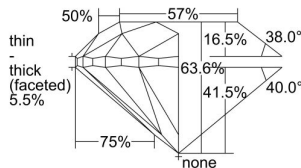

GIA®

FACSIMILE

GIA REPORT 6372823622

Verify this report at GIA.edu

GIA NATURAL DIAMOND DOSSIER®

March 03, 2021
GIA Report Number 6372823622
Shape and Cutting Style ..... Round Brilliant
Measurements ..... 5.56 - 5.60 x 3.55 mm

GRADING RESULTS

Carat Weight ..... 0.71 carat
Color Grade ..... G
Clarity Grade VVS2
Cut Grade ..... Very Good

ADDITIONAL GRADING INFORMATION

Polish ..... Excellent
Symmetry ..... Very Good
Fluorescence ..... Strong Blue
Clarity Characteristics..... Pinpoint, Indented Natural
Inscription(s): GIA 6372823622

PROPORTIONS

Profile to actual proportions

GRADING SCALES

GIA COLOR SCALE	GIA CLARITY SCALE	GIA CUT SCALE	
D	FLAWLESS	EXCELLENT	
E	INTERNALLY FLAWLESS		
F		VVS₁	VERY GOOD
G	VVS₂		
H	VS₁	GOOD	
I	VS₂		
J	SI₁	FAIR	
K	SI₂		
L	I₁	POOR	
M			
N	I₂		
O			
P	I₃		
Q			
R			
S			
T			
U			
V			
W			
X			
Y			
Z