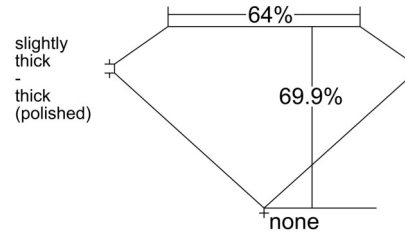

GIA NATURAL DIAMOND GRADING REPORT

March 25, 2026

GIA Report Number 6237908809

Shape and Cutting Style .. Round-Cornered Rectangular
Modified Brilliant

Measurements 6.34 x 4.47 x 3.13 mm

GRADING RESULTS

Carat Weight 0.90 carat

PROPORTIONS

Profile not to actual proportions

CLARITY CHARACTERISTICS

KEY TO SYMBOLS*

- Feather
- Pinpoint

* Red symbols denote internal characteristics (inclusions). Green or black symbols denote external characteristics (blemishes). Diagram is an approximate representation of the diamond, and symbols shown indicate type, position, and approximate size of clarity characteristics. All clarity characteristics may not be shown. Details of finish are not shown.