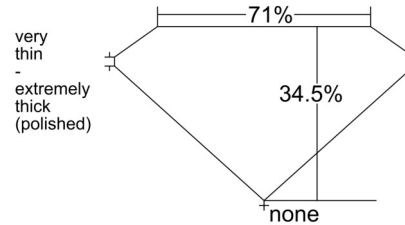

GIA NATURAL DIAMOND GRADING REPORT

March 23, 2026

GIA Report Number 6237904636

Shape and Cutting Style . Cut-Cornered Triangular Step
Cut

Measurements ..... 7.30 x 7.39 x 2.55 mm

GRADING RESULTS

Carat Weight ..... 1.01 carat

Color Grade ..... J

Clarity Grade SI1

ADDITIONAL GRADING INFORMATION

Polish ..... Excellent

Symmetry ..... Very Good

Fluorescence ..... Medium Blue

Inscription(s): GIA 6237904636

Comments: Additional twinning wisps, pinpoints and surface graining are not shown.

PROPORTIONS

Profile not to actual proportions