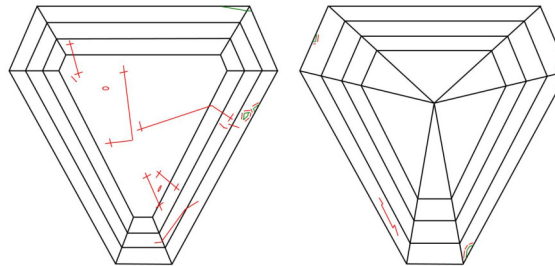

CLARITY CHARACTERISTICS

KEY TO SYMBOLS*

- Twinning Wisp   Natural
- Feather
- Crystal
- Indented Natural

* Red symbols denote internal characteristics (inclusions). Green or black symbols denote external characteristics (blemishes). Diagram is an approximate representation of the diamond, and symbols shown indicate type, position, and approximate size of clarity characteristics. All clarity characteristics may not be shown. Details of finish are not shown.

GRADING SCALES

GIA COLOR SCALE

COLOURLESS	D
	E
	F
NEAR COLOURLESS	G
	H
	I
FANT	J
	K
	L
VERY LIGHT	M
	N
	O
LIGHT	P
	Q
	R
	S
	T
	U
	V
W	
X	
Y	
Z	

GIA CLARITY SCALE

reportcheck.gia.edu

The results documented in this report refer only to the diamond described, and were obtained using the techniques and equipment available to GIA at the time of examination. This report is not a guarantee or valuation. For additional information and important limitations and disclaimers, please see GIA.edu/terms or call +1 800 421 7250 or +1 760 603 4500. ©2023 Gemological Institute of America, Inc.

THE SECURITY FEATURES IN THIS DOCUMENT, INCLUDING THE HOLOGRAM, SECURITY SCREEN AND MICROPRINT LINES, IN ADDITION TO THOSE NOT LISTED, EXCEED DOCUMENT SECURITY INDUSTRY GUIDELINES.