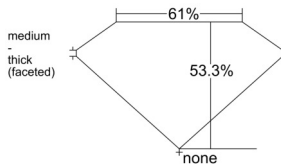

GIA®

FACSIMILE

GIA REPORT 6237901344

Verify this report at gia.edu

GIA NATURAL DIAMOND DOSSIER®

March 23, 2026
GIA Report Number 6237901344
Shape and Cutting Style ..... Heart Brilliant
Measurements ..... 5.73 x 6.62 x 3.53 mm

GRADING RESULTS

Carat Weight ..... 0.82 carat
Color Grade ..... E
Clarity Grade VVS1

ADDITIONAL GRADING INFORMATION

Polish ..... Very Good
Symmetry ..... Very Good
Fluorescence ..... Faint
Clarity Characteristics..... Pinpoint, Feather
Inscription(s): GIA 6237901344

PROPORTIONS

Profile not to actual proportions

GRADING SCALES

GIA COLOR SCALE		GIA CLARITY SCALE			
COLORLESS	D	VERY VERY SLIGHTLY INCLUDED	FLAWLESS		
	E		INTERNALLY FLAWLESS		
	F	VERY SLIGHTLY INCLUDED	VVS₁		
	G		VVS₂		
	H		VS₁		
	NEAR COLORLESS	I	SLIGHTLY INCLUDED	VS₂	
		J		SI₁	
		FAINT	K	INCLUDED	SI₂
			L		I₁
			M		I₂
VERT LIGHT	N		INCLUDED	I₃	
	O				
	P				
	Q				
	LIGHT		R		
		S			
		T			
	U				
	V				
	W				
	X				
	Y				
	Z