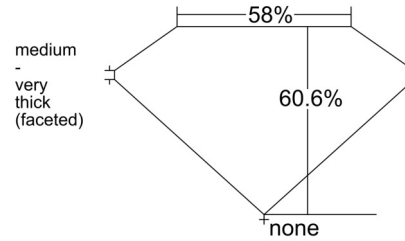

GIA NATURAL DIAMOND GRADING REPORT

March 16, 2026
GIA Report Number 6237892408
Shape and Cutting Style Heart Brilliant
Measurements 9.71 x 11.70 x 7.10 mm

GRADING RESULTS

Carat Weight 5.01 carat
Color Grade F
Clarity Grade VS1

ADDITIONAL GRADING INFORMATION

Polish Excellent
Symmetry Excellent
Fluorescence None
Inscription(s): GIA 6237892408

Comments: Additional pinpoints are not shown. Clouds are not shown.

PROPORTIONS

Profile not to actual proportions

CLARITY CHARACTERISTICS

KEY TO SYMBOLS*

- Crystal
- ~ Feather
- Pinpoint

* Red symbols denote internal characteristics (inclusions). Green or black symbols denote external characteristics (blemishes). Diagram is an approximate representation of the diamond, and symbols shown indicate type, position, and approximate size of clarity characteristics. All clarity characteristics may not be shown. Details of finish are not shown.