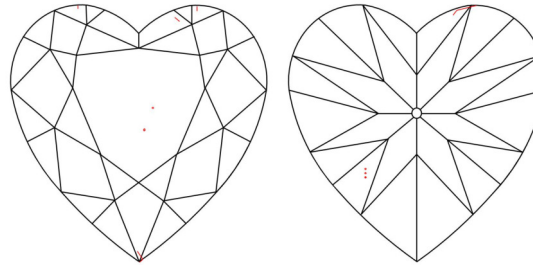

GIA NATURAL DIAMOND GRADING REPORT

March 16, 2026
GIA Report Number 6237892408
Shape and Cutting Style Heart Brilliant
Measurements 9.71 x 11.70 x 7.10 mm

GRADING RESULTS

Carat Weight 5.01 carat
Color Grade F
Clarity Grade VS1

ADDITIONAL GRADING INFORMATION

Polish Excellent
Symmetry Excellent
Fluorescence None
Inscription(s): GIA 6237892408

Comments: Additional pinpoints are not shown. Clouds are not shown.

PROPORTIONS

Profile not to actual proportions

CLARITY CHARACTERISTICS

KEY TO SYMBOLS*

- Crystal
- ~ Feather
- Pinpoint

* Red symbols denote internal characteristics (inclusions). Green or black symbols denote external characteristics (blemishes). Diagram is an approximate representation of the diamond, and symbols shown indicate type, position, and approximate size of clarity characteristics. All clarity characteristics may not be shown. Details of finish are not shown.