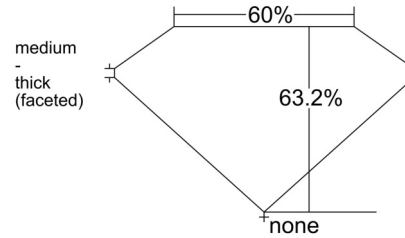

GIA NATURAL DIAMOND GRADING REPORT

March 17, 2026
 GIA Report Number 6237891229
 Shape and Cutting Style Oval Brilliant
 Measurements 12.85 x 9.17 x 5.80 mm

GRADING RESULTS

Carat Weight 4.52 carat
 Color Grade F
 Clarity Grade VS1

ADDITIONAL GRADING INFORMATION

Polish Excellent
 Symmetry Excellent
 Fluorescence None
 Inscription(s): GIA 6237891229

Comments: Clouds are not shown. Pinpoints are not shown.

PROPORTIONS

Profile not to actual proportions

CLARITY CHARACTERISTICS

KEY TO SYMBOLS*

- Crystal
- ~ Feather
- ∖ Needle

* Red symbols denote internal characteristics (inclusions). Green or black symbols denote external characteristics (blemishes). Diagram is an approximate representation of the diamond, and symbols shown indicate type, position, and approximate size of clarity characteristics. All clarity characteristics may not be shown. Details of finish are not shown.