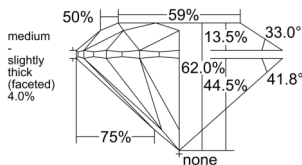

GIA®

FACSIMILE

GIA REPORT 6237866953

Verify this report at GIA.edu

GIA NATURAL DIAMOND DOSSIER®

February 09, 2026
GIA Report Number 6237866953
Shape and Cutting Style ..... Round Brilliant
Measurements ..... 5.40 - 5.43 x 3.36 mm

GRADING RESULTS

Carat Weight ..... 0.60 carat
Color Grade ..... D
Clarity Grade ..... Flawless
Cut Grade ..... Excellent

ADDITIONAL GRADING INFORMATION

Polish ..... Excellent
Symmetry ..... Excellent
Fluorescence ..... Medium Blue
Clarity Characteristics ..... None
Inscription(s): GIA 6237866953

PROPORTIONS

Profile to actual proportions

GRADING SCALES

GIA COLOR SCALE	GIA CLARITY SCALE	GIA CUT SCALE	
D	FLAWLESS	EXCELLENT	
E	INTERNALLY FLAWLESS		
F		VVS₁	VERY GOOD
G	VVS₂		
H	VS₁	GOOD	
I	VS₂		
J	SI₁	FAIR	
K	SI₂		
L	I₁	POOR	
M	I₂		
N	I₃		
O			
P			
Q			
R			
S			
T			
U			
V			
W			
X			
Y			
Z