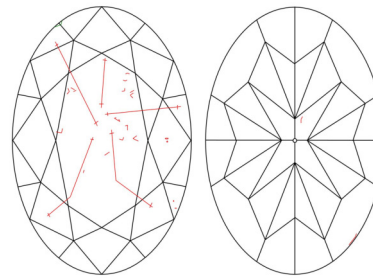

GIA NATURAL DIAMOND GRADING REPORT

February 02, 2026

GIA Report Number 6237861896

Shape and Cutting Style Oval Modified Brilliant

Measurements 9.32 x 6.37 x 4.29 mm

GRADING RESULTS

Carat Weight 2.06 carat

Color Grade W to X Range

Clarity Grade I1

ADDITIONAL GRADING INFORMATION

Polish Very Good

Symmetry Very Good

Fluorescence Faint

Inscription(s): GIA 6237861896

Comments: Additional twinning wisps, pinpoints and surface graining are not shown.

PROPORTIONS

Profile not to actual proportions

CLARITY CHARACTERISTICS

KEY TO SYMBOLS*

-  Twinning Wisp
-  Natural
-  Feather
-  Crystal
-  Needle

* Red symbols denote internal characteristics (inclusions). Green or black symbols denote external characteristics (blemishes). Diagram is an approximate representation of the diamond, and symbols shown indicate type, position, and approximate size of clarity characteristics. All clarity characteristics may not be shown. Details of finish are not shown.