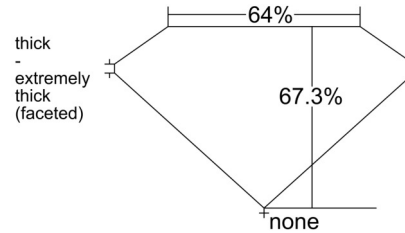

GIA NATURAL DIAMOND GRADING REPORT

February 02, 2026

GIA Report Number 6237861896

Shape and Cutting Style Oval Modified Brilliant

Measurements 9.32 x 6.37 x 4.29 mm

GRADING RESULTS

Carat Weight 2.06 carat

Color Grade W to X Range

Clarity Grade I1

ADDITIONAL GRADING INFORMATION

Polish Very Good

Symmetry Very Good

Fluorescence Faint

Inscription(s): GIA 6237861896

Comments: Additional twinning wisps, pinpoints and surface graining are not shown.

PROPORTIONS

Profile not to actual proportions

CLARITY CHARACTERISTICS

KEY TO SYMBOLS*

-  Twinning Wisp
-  Natural
-  Feather
-  Crystal
-  Needle

* Red symbols denote internal characteristics (inclusions). Green or black symbols denote external characteristics (blemishes). Diagram is an approximate representation of the diamond, and symbols shown indicate type, position, and approximate size of clarity characteristics. All clarity characteristics may not be shown. Details of finish are not shown.