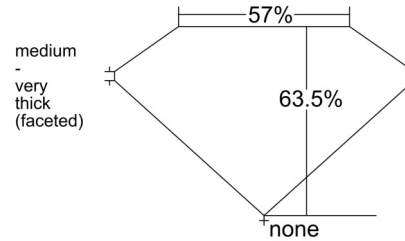

PROPORTIONS

Profile not to actual proportions