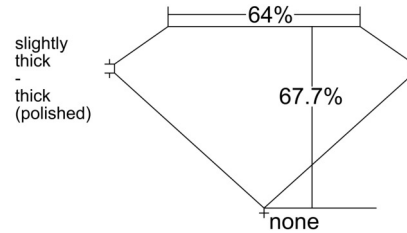

GIA NATURAL DIAMOND GRADING REPORT

January 23, 2026
 GIA Report Number 6237856185
 Shape and Cutting Style Emerald Cut
 Measurements 6.92 x 4.71 x 3.18 mm

GRADING RESULTS

Carat Weight 1.04 carat
 Color Grade D
 Clarity Grade VS1

Profile not to actual proportions

CLARITY CHARACTERISTICS

KEY TO SYMBOLS*

- Cloud
- Pinpoint

GRADING SCALES

GIA COLOR SCALE		GIA CLARITY SCALE	
COLORLESS	D	VERY VERY SLIGHTLY INCLUDED	FLAWLESS
	E		INTERNALLY FLAWLESS
	F		VVS ₁
NEAR COLORLESS	G	VERY SLIGHTLY INCLUDED	VVS ₂
	H		VS ₁
	I		VS ₂
FANT	J	SLIGHTLY INCLUDED	SI ₁
	K		SI ₂
	L		I ₁
VERY LIGHT	M	INCLUDED	I ₂
	N		I ₃
	O		
LIGHT	P		
	Q		
	R		
	S		
	T		
	U		
	V		
W			
X			
Y			
Z			

* Red symbols denote internal characteristics (inclusions). Green or black symbols denote external characteristics (blemishes). Diagram is an approximate representation of the diamond, and symbols shown indicate type, position, and approximate size of clarity characteristics. All clarity characteristics may not be shown. Details of finish are not shown.