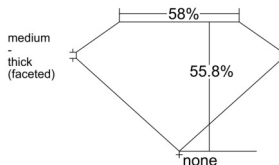

GIA®

FACSIMILE

GIA REPORT 6237814826

Verify this report at GIA.edu

GIA NATURAL DIAMOND DOSSIER®

December 15, 2025
GIA Report Number 6237814826
Shape and Cutting Style ..... Heart Brilliant
Measurements ..... 5.07 x 5.92 x 3.31 mm

GRADING RESULTS

Carat Weight ..... 0.55 carat
Color Grade ..... H
Clarity Grade VVS1

ADDITIONAL GRADING INFORMATION

Polish ..... Excellent
Symmetry ..... Very Good
Fluorescence ..... None
Clarity Characteristics ..... Pinpoint
Inscription(s): GIA 6237814826

PROPORTIONS

Profile not to actual proportions

GRADING SCALES

GIA COLOR SCALE		GIA CLARITY SCALE			
COLORLESS	D	VERY VERY SLIGHTLY INCLUDED	FLAWLESS		
	E		INTERNALLY FLAWLESS		
	F	VERY SLIGHTLY INCLUDED	VVS₁		
	G		VVS₂		
	H		VS₁		
	NEAR COLORLESS	I	SLIGHTLY INCLUDED	VS₂	
		J		SI₁	
		FAINT	K	INCLUDED	SI₂
			L		I₁
			M		I₂
VERT LIGHT	N	LIGHT	I₃		
	O				
	P				
	Q				
	R