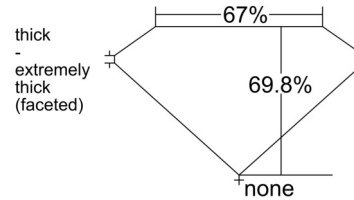

GIA NATURAL DIAMOND GRADING REPORT

December 10, 2025
 GIA Report Number 6237813588
 Shape and Cutting Style Cushion Modified Brilliant
 Measurements 6.03 x 5.04 x 3.52 mm

GRADING RESULTS

Carat Weight 1.05 carat
 Color Grade S to T Range
 Clarity Grade VS2

ADDITIONAL GRADING INFORMATION

Polish Excellent
 Symmetry Very Good
 Fluorescence None
 Inscription(s): GIA 6237813588

PROPORTIONS

Profile not to actual proportions

CLARITY CHARACTERISTICS

KEY TO SYMBOLS*

- Crystal ▲ Natural
- ~ Feather
- ∖ Needle
- ⤴ Indented Natural

* Red symbols denote internal characteristics (inclusions). Green or black symbols denote external characteristics (blemishes). Diagram is an approximate representation of the diamond, and symbols shown indicate type, position, and approximate size of clarity characteristics. All clarity characteristics may not be shown. Details of finish are not shown.