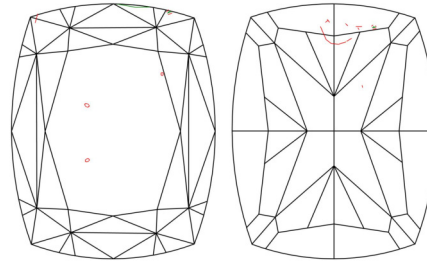

GIA NATURAL DIAMOND GRADING REPORT

December 10, 2025
 GIA Report Number 6237813588
 Shape and Cutting Style Cushion Modified Brilliant
 Measurements 6.03 x 5.04 x 3.52 mm

GRADING RESULTS

Carat Weight 1.05 carat
 Color Grade S to T Range
 Clarity Grade VS2

ADDITIONAL GRADING INFORMATION

Polish Excellent
 Symmetry Very Good
 Fluorescence None
 Inscription(s): GIA 6237813588

PROPORTIONS

Profile not to actual proportions

CLARITY CHARACTERISTICS

KEY TO SYMBOLS*

- Crystal ▲ Natural
- ~ Feather
- ∖ Needle
- ⤴ Indented Natural

* Red symbols denote internal characteristics (inclusions). Green or black symbols denote external characteristics (blemishes). Diagram is an approximate representation of the diamond, and symbols shown indicate type, position, and approximate size of clarity characteristics. All clarity characteristics may not be shown. Details of finish are not shown.