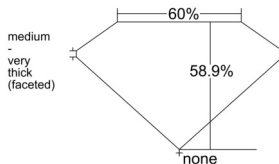

GIA®

FACSIMILE

GIA REPORT 6237807781

Verify this report at GIA.edu

GIA NATURAL DIAMOND DOSSIER®

December 08, 2025
GIA Report Number **6237807781**
Shape and Cutting Style ..... **Heart Brilliant**
Measurements ..... **5.09 x 5.93 x 3.49 mm**

GRADING RESULTS

Carat Weight ..... **0.61 carat**
Color Grade ..... **H**
Clarity Grade **VS2**

ADDITIONAL GRADING INFORMATION

Polish ..... **Excellent**
Symmetry ..... **Very Good**
Fluorescence ..... **None**
Clarity Characteristics..... **Cloud, Crystal, Feather**
Inscription(s): **GIA 6237807781**

PROPORTIONS

Profile not to actual proportions

GRADING SCALES

GIA COLOR SCALE		GIA CLARITY SCALE			
COLORLESS	D	VERY VERY SLIGHTLY INCLUDED	FLAWLESS		
	E		INTERNALLY FLAWLESS		
	F	VERY SLIGHTLY INCLUDED	VVS₁		
	G		VVS₂		
	H		VS₁		
	NEAR COLORLESS	I	SLIGHTLY INCLUDED	VS₂	
		J		SI₁	
		FAINT	K	INCLUDED	SI₂
			L		I₁
			M		I₂
VERT LIGHT	N	LIGHT	I₃		
	O				
	P				
	Q				
	R