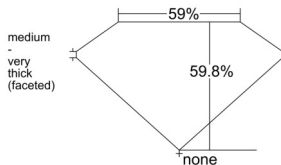

GIA®

FACSIMILE

GIA REPORT 6237801227

Verify this report at GIA.edu

GIA NATURAL DIAMOND DOSSIER®

November 27, 2025
GIA Report Number 6237801227
Shape and Cutting Style ..... Heart Brilliant
Measurements ..... 5.58 x 6.14 x 3.67 mm

GRADING RESULTS

Carat Weight ..... 0.72 carat
Color Grade ..... H
Clarity Grade VVS1

ADDITIONAL GRADING INFORMATION

Polish ..... Excellent
Symmetry ..... Very Good
Fluorescence ..... None
Clarity Characteristics ..... Cloud
Inscription(s): GIA 6237801227

PROPORTIONS

Profile not to actual proportions

GRADING SCALES

GIA COLOR SCALE		GIA CLARITY SCALE			
COLORLESS	D	VERY VERY SLIGHTLY INCLUDED	FLAWLESS		
	E		INTERNALLY FLAWLESS		
	F	VERY SLIGHTLY INCLUDED	VVS₁		
	G		VVS₂		
	H		VS₁		
	NEAR COLORLESS	I	SLIGHTLY INCLUDED	VS₂	
		J		SI₁	
		FAINT	K	INCLUDED	SI₂
			L		I₁
			M		I₂
VERT LIGHT	N	LIGHT	I₃		
	O				
	P				
	Q				
	R				
	S				
	T