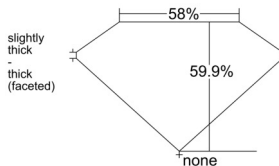

GIA®

FACSIMILE

GIA REPORT 6237797888

Verify this report at GIA.edu

GIA NATURAL DIAMOND DOSSIER®

November 25, 2025
GIA Report Number 6237797888
Shape and Cutting Style ..... Heart Brilliant
Measurements ..... 4.73 x 5.62 x 3.36 mm

GRADING RESULTS

Carat Weight ..... 0.51 carat
Color Grade ..... F
Clarity Grade ..... Internally Flawless

ADDITIONAL GRADING INFORMATION

Polish ..... Excellent
Symmetry ..... Very Good
Fluorescence ..... None
Clarity Characteristics..... Minor Details of Polish
Inspection(s): GIA 6237797888

PROPORTIONS

Profile not to actual proportions

GRADING SCALES

GIA COLOR SCALE		GIA CLARITY SCALE	
COLORLESS	D	VERY VERY SLIGHTLY INCLUDED	FLAWLESS
	E		INTERNALLY FLAWLESS
	F		VVS₁
	G		VVS₂
	H		VS₁
	I		VS₂
	J		SI₁
	K		SI₂
	L		I₁
	M		I₂
NEAR COLORLESS	N	SLIGHTLY INCLUDED	I₃
	O		
	P		
	Q		
FAINT	R		
	S		
	T		
	U		
VERT LIGHT	V		
	W		
	X		
	Y		
LIGHT	Z