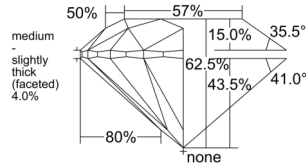

GIA®

FACSIMILE

GIA REPORT 6237797649

Verify this report at GIA.edu

GIA NATURAL DIAMOND DOSSIER®

November 24, 2025
GIA Report Number 6237797649
Shape and Cutting Style ..... Round Brilliant
Measurements ..... 5.37 - 5.40 x 3.36 mm

GRADING RESULTS

Carat Weight ..... 0.60 carat
Color Grade ..... H
Clarity Grade VS2
Cut Grade ..... Excellent

ADDITIONAL GRADING INFORMATION

Polish ..... Excellent
Symmetry ..... Excellent
Fluorescence ..... Faint
Clarity Characteristics ..... Crystal, Feather
Inscription(s): GIA 6237797649

PROPORTIONS

GRADING SCALES

GIA COLOR SCALE	GIA CLARITY SCALE	GIA CUT SCALE	
D	FLAWLESS	EXCELLENT	
E	INTERNALLY FLAWLESS		
F		VVS₁	VERY GOOD
G	VVS₂		
H	VS₁	GOOD	
I	VS₂		
J	SI₁	FAIR	
K	SI₂		
L	I₁	POOR	
M	I₂		
N	I₃		
O			
P			
Q			
R			
S			
T			
U			
V			
W			
X			
Y			
Z