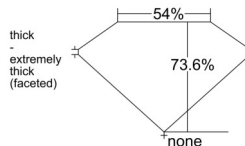

GIA®

FACSIMILE

GIA REPORT 6237796664

Verify this report at gia.edu

GIA NATURAL DIAMOND DOSSIER®

November 24, 2025
GIA Report Number 6237796664
Shape and Cutting Style ..... Marquise Brilliant
Measurements ..... 6.22 x 3.53 x 2.60 mm

GRADING RESULTS

Carat Weight ..... 0.34 carat
Color Grade ..... G
Clarity Grade VVS2

ADDITIONAL GRADING INFORMATION

Polish ..... Good
Symmetry ..... Good
Fluorescence ..... Faint
Clarity Characteristics..... Feather, Chip, Pinpoint
Inscription(s): GIA 6237796664

PROPORTIONS

Profile not to actual proportions

GRADING SCALES

GIA COLOR SCALE		GIA CLARITY SCALE	
COLORLESS	D	VERY VERY SLIGHTLY INCLUDED	FLAWLESS
	E		INTERNALLY FLAWLESS
	F		VVS₁
	G		VVS₂
	H		VS₁
	I		VS₂
	J		SI₁
	K		SI₂
	L		I₁
	M		I₂
NEAR COLORLESS	N	SLIGHTLY INCLUDED	I₃
	O		
	P		
	Q		
FAINT	R		
	S		
	T		
	U		
VERY LIGHT	V		
	W		
	X		
	Y		
LIGHT	Z