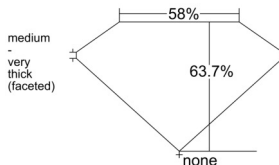

GIA®

FACSIMILE

GIA REPORT 6237794685

Verify this report at GIA.edu

GIA NATURAL DIAMOND DOSSIER®

November 21, 2025
GIA Report Number **6237794685**
Shape and Cutting Style ..... **Pear Brilliant**
Measurements ..... **6.91 x 4.39 x 2.80 mm**

GRADING RESULTS

Carat Weight ..... **0.51 carat**
Color Grade ..... **I**
Clarity Grade **VVS1**

ADDITIONAL GRADING INFORMATION

Polish ..... **Excellent**
Symmetry ..... **Excellent**
Fluorescence ..... **Faint**
Clarity Characteristics ..... **Feather**
Inscription(s): **GIA 6237794685**

PROPORTIONS

Profile not to actual proportions

GRADING SCALES

GIA COLOR SCALE		GIA CLARITY SCALE			
COLORLESS	D	VERY VERY SLIGHTLY INCLUDED	FLAWLESS		
	E		INTERNALLY FLAWLESS		
	F		VVS₁		
	G		VVS₂		
	NEAR COLORLESS	H	VERY SLIGHTLY INCLUDED	VS₁	
		I		VS₂	
		FAINT	J	SLIGHTLY INCLUDED	I₁
			K		I₂
	L		I₃		
	VERT LIGHT		M	INCLUDED	
N					
O					
P					
Q					
R					
LIGHT	S				
	T				
	U				
	V				
	W				
	X				
Y					
Z