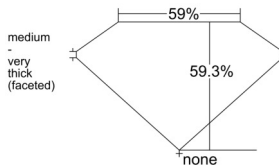

GIA®

FACSIMILE

GIA REPORT 6237793695

Verify this report at GIA.edu

GIA NATURAL DIAMOND DOSSIER®

November 20, 2025
GIA Report Number 6237793695
Shape and Cutting Style ..... Heart Brilliant
Measurements ..... 5.37 x 6.05 x 3.59 mm

GRADING RESULTS

Carat Weight ..... 0.70 carat
Color Grade ..... H
Clarity Grade VS1

ADDITIONAL GRADING INFORMATION

Polish ..... Excellent
Symmetry ..... Excellent
Fluorescence ..... None
Clarity Characteristics ..... Cloud
Inscription(s): GIA 6237793695

PROPORTIONS

Profile not to actual proportions

GRADING SCALES

GIA COLOR SCALE		GIA CLARITY SCALE			
COLORLESS	D	VERY VERY SLIGHTLY INCLUDED	FLAWLESS		
	E		INTERNALLY FLAWLESS		
	F	VERY SLIGHTLY INCLUDED	VVS₁		
	G		VVS₂		
	H		VS₁		
	NEAR COLORLESS	I	SLIGHTLY INCLUDED	VS₂	
		J		SI₁	
		FAINT	K	INCLUDED	SI₂
			L		I₁
			M		I₂
VERT LIGHT	N	LIGHT	I₃		
	O				
	P				
	Q				
	R				
	S				
	T