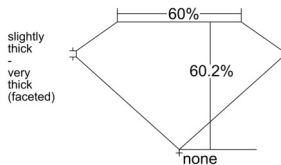

GIA®

FACSIMILE

GIA REPORT 6237775944

Verify this report at GIA.edu

GIA NATURAL DIAMOND DOSSIER®

November 06, 2025
GIA Report Number 6237775944
Shape and Cutting Style ..... Heart Brilliant
Measurements ..... 5.80 x 6.62 x 3.99 mm

GRADING RESULTS

Carat Weight ..... 0.91 carat
Color Grade ..... G
Clarity Grade VVS2

ADDITIONAL GRADING INFORMATION

Polish ..... Excellent
Symmetry ..... Excellent
Fluorescence ..... None
Clarity Characteristics..... Needle, Cloud, Pinpoint
Inspection(s): GIA 6237775944

PROPORTIONS

Profile not to actual proportions

GRADING SCALES

GIA COLOR SCALE		GIA CLARITY SCALE			
COLORLESS	D	VERY SLIGHTLY INCLUDED	FLAWLESS		
	E		INTERNALLY FLAWLESS		
	F	VERY SLIGHTLY INCLUDED	VVS₁		
	G		VVS₂		
	H		VS₁		
	NEAR COLORLESS	I	VERY SLIGHTLY INCLUDED	VS₂	
		J		SI₁	
		FAINT	K	SLIGHTLY INCLUDED	SI₂
			L		I₁
			M		I₂
VERT LIGHT	N	INCLUDED	I₃		
	O				
	P				
	Q				
	R				
LIGHT	S				
	T				
	U				
	V				
	W				
X					
Y					
Z