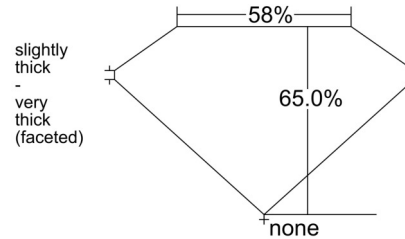

GIA NATURAL DIAMOND GRADING REPORT

October 14, 2025
 GIA Report Number 6237745903
 Shape and Cutting Style Oval Brilliant
 Measurements 7.71 x 5.58 x 3.63 mm

GRADING RESULTS

Carat Weight 1.02 carat
 Color Grade I
 Clarity Grade VVS1

Profile not to actual proportions

CLARITY CHARACTERISTICS

KEY TO SYMBOLS*

- Pinpoint

GRADING SCALES

GIA COLOR SCALE		GIA CLARITY SCALE	
COLOURLESS	D	VERY VERY SLIGHTLY INCLUDED	FLAWLESS
	E		INTERNALLY FLAWLESS
	F		VVS ₁
NEAR COLOURLESS	G	VERY SLIGHTLY INCLUDED	VVS ₂
	H		VS ₁
	I		VS ₂
FANT	J	SLIGHTLY INCLUDED	SI ₁
	K		SI ₂
	L		I ₁
VERY LIGHT	M	INCLUDED	I ₂
	N		I ₃
	O		
LIGHT	P		
	Q		
	R		
	S		
	T		
	U		
	V		
W			
X			
Y			
Z			

* Red symbols denote internal characteristics (inclusions). Green or black symbols denote external characteristics (blemishes). Diagram is an approximate representation of the diamond, and symbols shown indicate type, position, and approximate size of clarity characteristics. All clarity characteristics may not be shown. Details of finish are not shown.