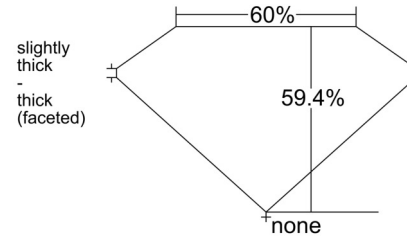

GIA NATURAL DIAMOND GRADING REPORT

September 25, 2025

GIA Report Number 6237722444

Shape and Cutting Style Heart Brilliant

Measurements 5.86 x 6.92 x 4.11 mm

GRADING RESULTS

Carat Weight 1.02 carat

Color Grade I

Profile not to actual proportions

CLARITY CHARACTERISTICS

GRADING SCALES

GIA COLOR SCALE		GIA CLARITY SCALE	
COLORLESS	D	VERY VERY SLIGHTLY INCLUDED	FLAWLESS
	E		INTERNALLY FLAWLESS
	F		VVS ₁
NEAR COLORLESS	G	VERY SLIGHTLY INCLUDED	VVS ₂
	H		VS ₁
	I		VS ₂
FANT	J	SLIGHTLY INCLUDED	SI ₁
	K		SI ₂
	L		I ₁
VERY LIGHT	M	INCLUDED	I ₂
	N		I ₃
	O		
LIGHT	P		
	Q		
	R		
	S		
	T		
	U		
	V		
W			
X			
Y			
Z			