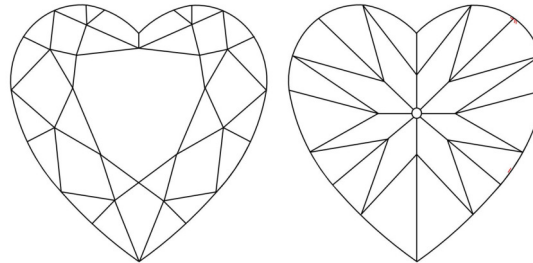

GIA NATURAL DIAMOND GRADING REPORT

September 13, 2025

GIA Report Number \*\*\*\*\*00658

Shape and Cutting Style Heart Brilliant

Measurements 6.03 x 6.97 x 4.10 mm

GRADING RESULTS

Carat Weight 1.01 carat

Color Grade I

Clarity Grade VVS1

ADDITIONAL GRADING INFORMATION

Polish Excellent

Symmetry Excellent

Fluorescence None

Inscription(s): GIA \*\*\*\*\*00658

PROPORTIONS

Profile not to actual proportions

CLARITY CHARACTERISTICS

KEY TO SYMBOLS\*

Feather

GRADING SCALES

GIA COLOR SCALE		GIA CLARITY SCALE	
COLOURLESS	D	VERY VERY SLIGHTLY INCLUDED	FLAWLESS
	E		INTERNALLY FLAWLESS
	F		VVS <sub>1</sub>
NEAR COLOURLESS	G	VERY SLIGHTLY INCLUDED	VVS <sub>2</sub>
	H		VS <sub>1</sub>
	I		VS <sub>2</sub>
FANT	J	SLIGHTLY INCLUDED	SI <sub>1</sub>
	K		SI <sub>2</sub>
	L		I <sub>1</sub>
VERY LIGHT	M	INCLUDED	I <sub>2</sub>
	N		I <sub>3</sub>
	O		
LIGHT	P		
	Q		
	R		
	S		
	T		
	U		
	V		
W			
X			
Y			
Z			

\* Red symbols denote internal characteristics (inclusions). Green or black symbols denote external characteristics (blemishes). Diagram is an approximate representation of the diamond, and symbols shown indicate type, position, and approximate size of clarity characteristics. All clarity characteristics may not be shown. Details of finish are not shown.