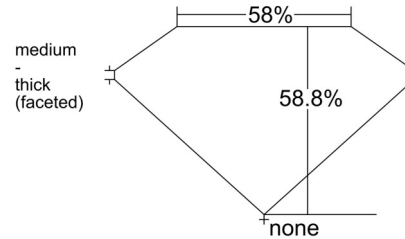

PROPORTIONS

Profile not to actual proportions