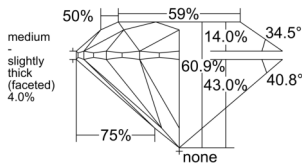

GIA®

FACSIMILE

GIA REPORT 6237611334

Verify this report at GIA.edu

GIA NATURAL DIAMOND DOSSIER®

June 19, 2025
GIA Report Number 6237611334
Shape and Cutting Style ..... Round Brilliant
Measurements ..... 5.17 - 5.19 x 3.16 mm

GRADING RESULTS

Carat Weight ..... 0.52 carat
Color Grade ..... K
Clarity Grade SI2
Cut Grade ..... Excellent

ADDITIONAL GRADING INFORMATION

Polish ..... Excellent
Symmetry ..... Excellent
Fluorescence ..... Strong Blue
Clarity Characteristics ..... Crystal, Feather
Inscription(s): GIA 6237611334

PROPORTIONS

Profile to actual proportions

GRADING SCALES

GIA COLOR SCALE

COLOREDNESS	D
	E
	F
	G
	H
	I
	J
NEAR COLORLESS	K
	L
FAINT	M
	N
	O
	P
VERY LIGHT	Q
	R
	S
	T
	U
	V
	W
	X
	Y
LIGHT	Z

GIA CLARITY SCALE

FLAWLESS	VERY VERY SLIGHTLY INCLUDED	VS₁	VS₂	SI₁	SI₂	I₁	I₂	I₃			
									VERY SLIGHTLY INCLUDED	SLIGHTLY INCLUDED	INCLUDED

GIA CUT SCALE

EXCELLENT
VERY GOOD
GOOD
FAIR
POOR