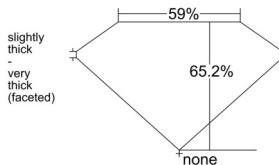

GIA®

FACSIMILE

GIA REPORT 6233947442

Verify this report at GIA.edu

GIA NATURAL DIAMOND DOSSIER®

May 11, 2026
GIA Report Number 6233947442
Shape and Cutting Style ..... Heart Brilliant
Measurements ..... 5.52 x 6.49 x 4.23 mm

GRADING RESULTS

Carat Weight ..... 0.90 carat
Color Grade ..... K, Faint Brown
Clarity Grade VS2

ADDITIONAL GRADING INFORMATION

Polish ..... Excellent
Symmetry ..... Excellent
Fluorescence ..... None
Clarity Characteristics ..... Crystal, Feather
Inscription(s): GIA 6233947442

PROPORTIONS

Profile not to actual proportions

GRADING SCALES

GIA COLOR SCALE		GIA CLARITY SCALE	
COLORLESS	D	VERY VERY SLIGHTLY INCLUDED	FLAWLESS
	E		INTERNALLY FLAWLESS
	F		VVS₁
	G		VVS₂
	H		VS₁
	I		VS₂
	J		SI₁
	K		SI₂
	L		I₁
	M		I₂
NEAR COLORLESS	N	SLIGHTLY INCLUDED	I₃
	O		
	P		
	Q		
FAINT	R		
	S		
	T		
	U		
VERY LIGHT	V		
	W		
	X		
	Y		
LIGHT	Z