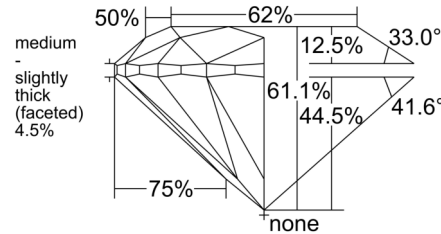

GIA REPORT
6233916898

Verify this report at GIA.edu

FACSIMILE

This is a digital representation of the original GIA Report. This representation might not be accepted in lieu of the original GIA Report in certain circumstances. The original GIA Report includes certain security features which are not reproducible on this facsimile.

GIA NATURAL DIAMOND GRADING REPORT

April 03, 2026
GIA Report Number 6233916898
Shape and Cutting Style ..... Round Brilliant
Measurements ..... 8.08 - 8.12 x 4.95 mm

GRADING RESULTS

Carat Weight ..... 2.01 carat
Color Grade ..... G
Clarity Grade VS1
Cut Grade ..... Excellent

ADDITIONAL GRADING INFORMATION

Polish ..... Excellent
Symmetry ..... Excellent
Fluorescence ..... None
Inscription(s): GIA 6233916898
Comments: Pinpoints are not shown.

PROPORTIONS

Profile to actual proportions