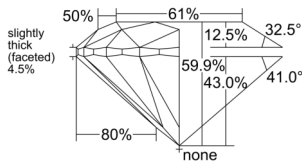

GIA®

FACSIMILE

GIA REPORT 6233911316

Verify this report at GIA.edu

GIA NATURAL DIAMOND DOSSIER®

March 26, 2026
GIA Report Number 6233911316
Shape and Cutting Style ..... Round Brilliant
Measurements ..... 5.13 - 5.16 x 3.08 mm

GRADING RESULTS

Carat Weight ..... 0.50 carat
Color Grade ..... F
Clarity Grade VS1
Cut Grade ..... Excellent

ADDITIONAL GRADING INFORMATION

Polish ..... Excellent
Symmetry ..... Excellent
Fluorescence ..... Medium Yellow
Clarity Characteristics..... Cloud, Needle, Pinpoint
Inspection(s): GIA 6233911316

PROPORTIONS

Profile to actual proportions