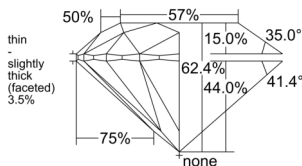

GIA®

FACSIMILE

GIA REPORT 6233886943

Verify this report at GIA.edu

GIA NATURAL DIAMOND DOSSIER®

February 25, 2026
GIA Report Number 6233886943
Shape and Cutting Style ..... Round Brilliant
Measurements ..... 5.80 - 5.82 x 3.62 mm

GRADING RESULTS

Carat Weight ..... 0.75 carat
Color Grade ..... G
Clarity Grade VS1
Cut Grade ..... Excellent

ADDITIONAL GRADING INFORMATION

Polish ..... Very Good
Symmetry ..... Excellent
Fluorescence ..... Medium Blue
Clarity Characteristics ..... Crystal
Inscription(s): GIA 6233886943

PROPORTIONS

GRADING SCALES

GIA COLOR SCALE	GIA CLARITY SCALE	GIA CUT SCALE	
D	FLAWLESS	EXCELLENT	
E	INTERNALLY FLAWLESS		
F		VVS₁	VERY GOOD
G	VVS₂		
H	VS₁	GOOD	
I	VS₂		
J	SI₁	FAIR	
K	SI₂		
L	I₁	POOR	
M	I₂		
N	I₃		
O			
P			
Q			
R			
S			
T			
U			
V			
W			
X			
Y			
Z