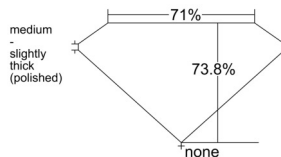

GIA®

FACSIMILE

GIA REPORT 6233879118

Verify this report at GIA.edu

GIA NATURAL DIAMOND DOSSIER®

February 17, 2026

GIA Report Number 6233879118

Shape and Cutting Style ..... Square Modified Brilliant

Measurements ..... 5.09 x 4.91 x 3.62 mm

GRADING RESULTS

Carat Weight ..... 0.70 carat

Color Grade ..... H

Clarity Grade VS1

ADDITIONAL GRADING INFORMATION

Polish ..... Excellent

Symmetry ..... Very Good

Fluorescence ..... None

Clarity Characteristics ..... Cloud, Feather

Inscription(s): GIA 6233879118

PROPORTIONS

Profile not to actual proportions

GRADING SCALES

GIA COLOR SCALE		GIA CLARITY SCALE			
COLORLESS	D	VERY VERY SLIGHTLY INCLUDED	FLAWLESS		
	E		INTERNALLY FLAWLESS		
	F		VVS₁		
	G		VVS₂		
	NEAR COLORLESS	H	VERY SLIGHTLY INCLUDED	VS₁	
		I		VS₂	
		FAINT	J	SLIGHTLY INCLUDED	SI₁
			K		SI₂
	L		I₁		
	M		I₂		
N	I₃				
O					
VERT LIGHT	P	INCLUDED			
	Q				
	R				
	S				
	T				
	U				
	V				
	W				
LIGHT	X				
	Y				
	Z