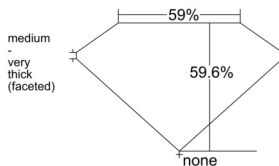

GIA®

FACSIMILE

GIA REPORT 6233863547

Verify this report at GIA.edu

GIA NATURAL DIAMOND DOSSIER®

February 04, 2026

GIA Report Number 6233863547

Shape and Cutting Style ..... Heart Brilliant

Measurements ..... 5.38 x 6.12 x 3.65 mm

GRADING RESULTS

Carat Weight ..... 0.70 carat

Color Grade ..... D

Clarity Grade VS1

ADDITIONAL GRADING INFORMATION

Polish ..... Very Good

Symmetry ..... Very Good

Fluorescence ..... None

Clarity Characteristics ..... Feather

Inscription(s): GIA 6233863547

PROPORTIONS

Profile not to actual proportions

GRADING SCALES

GIA COLOR SCALE		GIA CLARITY SCALE			
COLORLESS	D	VERY VERY SLIGHTLY INCLUDED	FLAWLESS		
	E		INTERNALLY FLAWLESS		
	F	VERY SLIGHTLY INCLUDED	VVS₁		
	G		VVS₂		
	H		VS₁		
	NEAR COLORLESS	I	SLIGHTLY INCLUDED	VS₂	
		J		SI₁	
		FAINT	K	INCLUDED	SI₂
			L		I₁
			M		I₂
VERT LIGHT			N	INCLUDED	I₃
			O		
			P		
	Q				
LIGHT	R				
	S				
	T				
	U				
	V				
	Z