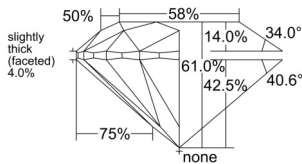

GIA®

FACSIMILE

GIA REPORT 6233836873

Verify this report at GIA.edu

GIA NATURAL DIAMOND DOSSIER®

January 12, 2026
GIA Report Number 6233836873
Shape and Cutting Style ..... Round Brilliant
Measurements ..... 5.74 - 5.77 x 3.51 mm

GRADING RESULTS

Carat Weight ..... 0.72 carat
Color Grade ..... E
Clarity Grade ..... Flawless
Cut Grade ..... Excellent

ADDITIONAL GRADING INFORMATION

Polish ..... Excellent
Symmetry ..... Excellent
Fluorescence ..... None
Clarity Characteristics ..... None
Inscription(s): GIA 6233836873

PROPORTIONS

Profile to actual proportions

GRADING SCALES

GIA COLOR SCALE

COLORLESS	D
	E
	F
	G
	H
	I
	J
NEAR COLORLESS	K
	L
Faint	M
	N
	O
	P
	Q
	R
	S
	T
	U
	V
	W
	X
	Y
Light	Z

GIA CLARITY SCALE

FLAWLESS	INTERNAL FLAWLESS	
		FLAWLESS
VERY VERY SLIGHTLY INCLUDED	VVS₁	
	VVS₂	
VERY SLIGHTLY INCLUDED	VS₁	
	VS₂	
SLIGHTLY INCLUDED	SI₁	
	SI₂	
INCLUDED	I₁	
	I₂	
	I₃	

GIA CUT SCALE

EXCELLENT
VERY GOOD
GOOD
FAIR
POOR