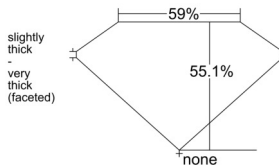

GIA®

FACSIMILE

GIA REPORT 6233814488

Verify this report at GIA.edu

GIA NATURAL DIAMOND DOSSIER®

December 11, 2025
GIA Report Number 6233814488
Shape and Cutting Style ..... Heart Brilliant
Measurements ..... 5.65 x 6.48 x 3.57 mm

GRADING RESULTS

Carat Weight ..... 0.75 carat
Color Grade ..... H
Clarity Grade VVS1

ADDITIONAL GRADING INFORMATION

Polish ..... Excellent
Symmetry ..... Very Good
Fluorescence ..... None
Clarity Characteristics ..... Feather
Inscription(s): GIA 6233814488

PROPORTIONS

Profile not to actual proportions

GRADING SCALES

GIA COLOR SCALE		GIA CLARITY SCALE			
COLORLESS	D	VERY VERY SLIGHTLY INCLUDED	FLAWLESS		
	E		INTERNALLY FLAWLESS		
	F	VERY SLIGHTLY INCLUDED	VVS₁		
	G		VVS₂		
	H		VS₁		
	NEAR COLORLESS	I	SLIGHTLY INCLUDED	VS₂	
		J		SI₁	
		FAINT	K	INCLUDED	SI₂
			L		I₁
			M		I₂
VERT LIGHT	N	LIGHT	I₃		
	O				
	P				
	Q				
	R