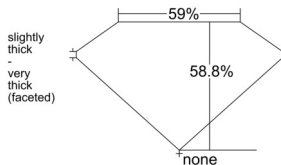

GIA®

FACSIMILE

GIA REPORT 6233809540

Verify this report at GIA.edu

GIA NATURAL DIAMOND DOSSIER®

December 09, 2025
GIA Report Number 6233809540
Shape and Cutting Style ..... Heart Brilliant
Measurements ..... 5.39 x 6.31 x 3.71 mm

GRADING RESULTS

Carat Weight ..... 0.74 carat
Color Grade ..... G
Clarity Grade VVS1

ADDITIONAL GRADING INFORMATION

Polish ..... Very Good
Symmetry ..... Very Good
Fluorescence ..... None
Clarity Characteristics ..... Pinpoint, Surface Graining
Inscription(s): GIA 6233809540

PROPORTIONS

Profile not to actual proportions

GRADING SCALES

GIA COLOR SCALE		GIA CLARITY SCALE		
NEAR COLORLESS	D	VERY VERY SLIGHTLY INCLUDED	FLAWLESS	
	E		INTERNALLY FLAWLESS	
	F	VERY SLIGHTLY INCLUDED	VVS₁	
	G		VVS₂	
	H		VS₁	
	FAINT	I	SLIGHTLY INCLUDED	VS₂
		J		SI₁
		K	INCLUDED	SI₂
		L		I₁
		M		I₂
VERT LIGHT	N	LIGHT	I₃	
	O			
	P			
	Q			
	R