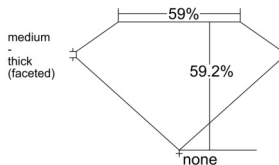

GIA®

FACSIMILE

GIA REPORT 6233807755

Verify this report at GIA.edu

GIA NATURAL DIAMOND DOSSIER®

December 05, 2025
GIA Report Number 6233807755
Shape and Cutting Style ..... Heart Brilliant
Measurements ..... 4.97 x 5.72 x 3.39 mm

GRADING RESULTS

Carat Weight ..... 0.55 carat
Color Grade ..... D
Clarity Grade VS2

ADDITIONAL GRADING INFORMATION

Polish ..... Very Good
Symmetry ..... Very Good
Fluorescence ..... None
Clarity Characteristics ..... Cloud, Crystal, Feather
Inscription(s): GIA 6233807755

PROPORTIONS

Profile not to actual proportions

GRADING SCALES

GIA COLOR SCALE		GIA CLARITY SCALE	
COLORLESS	D	VERY VERY SLIGHTLY INCLUDED	FLAWLESS
	E		INTERNALLY FLAWLESS
	F		VVS₁
	G		VVS₂
	H		VS₁
	I		VS₂
	J		SI₁
	K		SI₂
	L		I₁
	M		I₂
NEAR COLORLESS	N	SLIGHTLY INCLUDED	I₃
	O		
	P		
	Q		
FAINT	R		
	S		
	T		
	U		
VERT LIGHT	V		
	W		
	X		
	Y		
LIGHT	Z