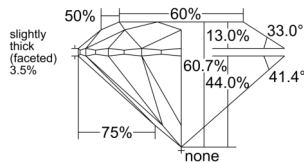

GIA®

FACSIMILE

GIA REPORT 6233781677

Verify this report at GIA.edu

GIA NATURAL DIAMOND DOSSIER®

November 12, 2025
GIA Report Number 6233781677
Shape and Cutting Style ..... Round Brilliant
Measurements ..... 5.10 - 5.13 x 3.11 mm

GRADING RESULTS

Carat Weight ..... 0.50 carat
Color Grade ..... F
Clarity Grade VVS1
Cut Grade ..... Excellent

ADDITIONAL GRADING INFORMATION

Polish ..... Excellent
Symmetry ..... Excellent
Fluorescence ..... Medium Blue
Clarity Characteristics ..... Pinpoint
Inscription(s): GIA 6233781677

PROPORTIONS

Profile to actual proportions