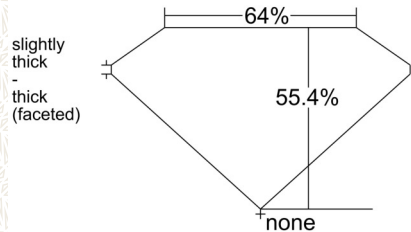

GIA NATURAL COLORED DIAMOND REPORT

October 27, 2025  
 Report Type ..... Grading Report  
 GIA Report Number ..... 6233743307  
 Shape and Cutting Style ..... Pear Modified Brilliant  
 Measurements ..... 14.52 x 8.80 x 4.87 mm

Carat Weight ..... 4.05 carat  
 Color Grade ..... Fancy Deep Yellow  
 Color Origin ..... Natural  
 Color Distribution ..... Even  
 Clarity Grade ..... VS1  
 Proportions:

Profile not to actual proportions

GIA CLARITY SCALE

FLAWLESS
INTERNALLY FLAWLESS
VERY VERY SLIGHTLY INCLUDED
VVS <sub>1</sub>
VVS <sub>2</sub>
VERY SLIGHTLY INCLUDED
VS <sub>1</sub>
VS <sub>2</sub>
SLIGHTLY INCLUDED
SI <sub>1</sub>
SI <sub>2</sub>
INCLUDED
I <sub>1</sub>
I <sub>2</sub>
I <sub>3</sub>

CLARITY CHARACTERISTICS

KEY TO SYMBOLS\*

- Needle
- Cloud
- Pinpoint

\* Red symbols denote internal characteristics (inclusions). Green or black symbols denote external characteristics (blemishes). Diagram is an approximate representation of the diamond, and symbols shown indicate type, position, and approximate size of clarity characteristics. All clarity characteristics may not be shown. Details of finish are not shown.