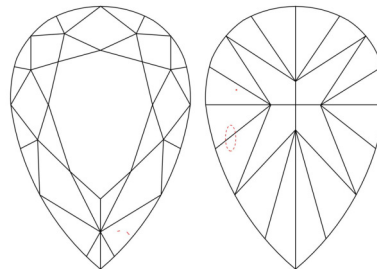

Carat Weight ..... 4.05 carat  
 Color Grade ..... Fancy Deep Yellow  
 Color Origin ..... Natural  
 Color Distribution ..... Even  
 Clarity Grade ..... VS1  
 Proportions:

Profile not to actual proportions

Polish ..... Excellent  
 Symmetry ..... Very Good  
 Fluorescence ..... None  
 Inscription(s): GIA 6233743307

Comments: Surface graining is not shown.

ADDITIONAL INFORMATION

GIA COLORED DIAMOND SCALE

Illustration of GIA fancy color grade interrelationships

GIA CLARITY SCALE

FLAWLESS
INTERNALLY FLAWLESS
VERY VERY SLIGHTLY INCLUDED
VVS <sub>1</sub>
VVS <sub>2</sub>
VERY SLIGHTLY INCLUDED
VS <sub>1</sub>
VS <sub>2</sub>
SLIGHTLY INCLUDED
SI <sub>1</sub>
SI <sub>2</sub>
INCLUDED
I <sub>1</sub>
I <sub>2</sub>
I <sub>3</sub>

CLARITY CHARACTERISTICS

KEY TO SYMBOLS\*

- Needle
- Cloud
- Pinpoint

\* Red symbols denote internal characteristics (inclusions). Green or black symbols denote external characteristics (blemishes). Diagram is an approximate representation of the diamond, and symbols shown indicate type, position, and approximate size of clarity characteristics. All clarity characteristics may not be shown. Details of finish are not shown.