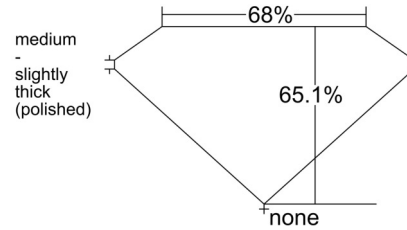

PROPORTIONS

Profile not to actual proportions