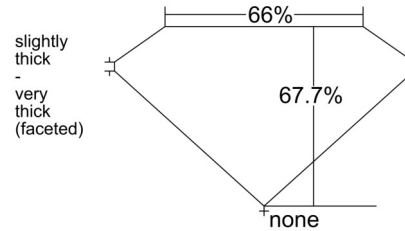

GIA NATURAL DIAMOND GRADING REPORT

September 03, 2025

GIA Report Number *****93973

Shape and Cutting Style Cushion Modified Brilliant

Measurements 11.04 x 11.01 x 7.45 mm

GRADING RESULTS

Carat Weight 7.01 carat

PROPORTIONS

Profile not to actual proportions

CLARITY CHARACTERISTICS

KEY TO SYMBOLS*

- Crystal
- ∖ Needle

* Red symbols denote internal characteristics (inclusions). Green or black symbols denote external characteristics (blemishes). Diagram is an approximate representation of the diamond, and symbols shown indicate type, position, and approximate size of clarity characteristics. All clarity characteristics may not be shown. Details of finish are not shown.