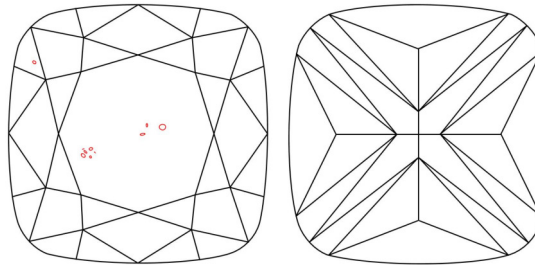

GIA NATURAL DIAMOND GRADING REPORT

September 03, 2025

GIA Report Number *****93973

Shape and Cutting Style Cushion Modified Brilliant

Measurements 11.04 x 11.01 x 7.45 mm

GRADING RESULTS

Carat Weight 7.01 carat

PROPORTIONS

Profile not to actual proportions

CLARITY CHARACTERISTICS

KEY TO SYMBOLS*

- Crystal
- ∖ Needle

* Red symbols denote internal characteristics (inclusions). Green or black symbols denote external characteristics (blemishes). Diagram is an approximate representation of the diamond, and symbols shown indicate type, position, and approximate size of clarity characteristics. All clarity characteristics may not be shown. Details of finish are not shown.