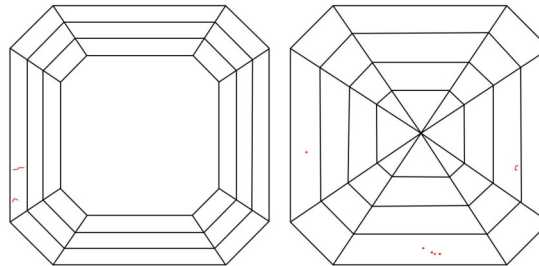

GIA NATURAL DIAMOND GRADING REPORT

July 24, 2025
 GIA Report Number *****39956
 Shape and Cutting Style Square Emerald Cut
 Measurements 7.04 x 6.91 x 4.56 mm

GRADING RESULTS

Carat Weight 2.01 carat
 Color Grade H
 Clarity Grade VS1

ADDITIONAL GRADING INFORMATION

Polish Very Good
 Symmetry Excellent
 Fluorescence None
 Inscription(s): GIA *****39956

PROPORTIONS

Profile not to actual proportions

CLARITY CHARACTERISTICS

KEY TO SYMBOLS*

- Feather
- Pinpoint

* Red symbols denote internal characteristics (inclusions). Green or black symbols denote external characteristics (blemishes). Diagram is an approximate representation of the diamond, and symbols shown indicate type, position, and approximate size of clarity characteristics. All clarity characteristics may not be shown. Details of finish are not shown.