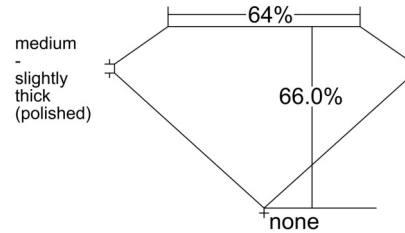

GIA NATURAL DIAMOND GRADING REPORT

July 24, 2025
 GIA Report Number *****39956
 Shape and Cutting Style Square Emerald Cut
 Measurements 7.04 x 6.91 x 4.56 mm

GRADING RESULTS

Carat Weight 2.01 carat
 Color Grade H
 Clarity Grade VS1

ADDITIONAL GRADING INFORMATION

Polish Very Good
 Symmetry Excellent
 Fluorescence None
 Inscription(s): GIA *****39956

PROPORTIONS

Profile not to actual proportions

CLARITY CHARACTERISTICS

KEY TO SYMBOLS*

- Feather
- Pinpoint

* Red symbols denote internal characteristics (inclusions). Green or black symbols denote external characteristics (blemishes). Diagram is an approximate representation of the diamond, and symbols shown indicate type, position, and approximate size of clarity characteristics. All clarity characteristics may not be shown. Details of finish are not shown.