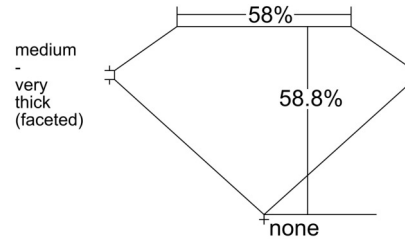

PROPORTIONS

Profile not to actual proportions