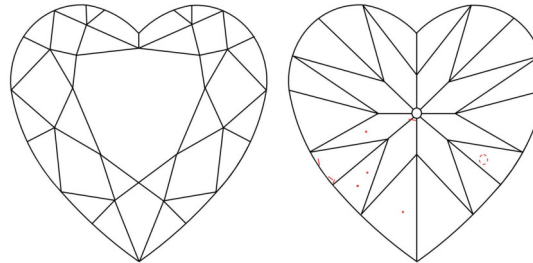

GIA NATURAL DIAMOND GRADING REPORT

June 10, 2025
 GIA Report Number *****97478
 Shape and Cutting Style Heart Brilliant
 Measurements 6.91 x 7.79 x 4.58 mm

GRADING RESULTS

Carat Weight 1.50 carat
 Color Grade I
 Clarity Grade VVS1

ADDITIONAL GRADING INFORMATION

Polish Excellent
 Symmetry Excellent
 Fluorescence Faint
 Inscription(s): GIA *****97478
 Comments: Additional pinpoints are not shown.

PROPORTIONS

Profile not to actual proportions

CLARITY CHARACTERISTICS

KEY TO SYMBOLS*

- Cloud
- Pinpoint
- Feather

* Red symbols denote internal characteristics (inclusions). Green or black symbols denote external characteristics (blemishes). Diagram is an approximate representation of the diamond, and symbols shown indicate type, position, and approximate size of clarity characteristics. All clarity characteristics may not be shown. Details of finish are not shown.