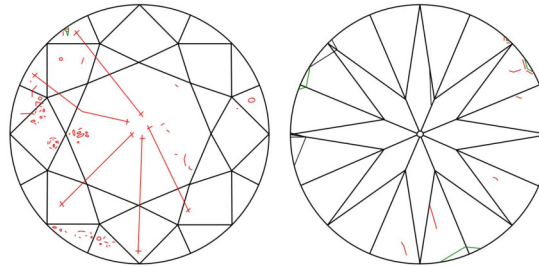

GIA NATURAL DIAMOND GRADING REPORT

March 12, 2025
 GIA Report Number 6233515554
 Shape and Cutting Style Round Brilliant
 Measurements 10.78 - 11.02 x 6.60 mm

GRADING RESULTS

Carat Weight 4.78 carat
 Color Grade H
 Clarity Grade I1
 Cut Grade Good

ADDITIONAL GRADING INFORMATION

Polish Very Good
 Symmetry Fair
 Fluorescence None
 Inscription(s): GIA 6233515554

Comments: Additional twinning wisps, additional clouds, pinpoints and surface graining are not shown.

PROPORTIONS

Profile to actual proportions

CLARITY CHARACTERISTICS

KEY TO SYMBOLS*

- Twinning Wisp
- Feather
- Crystal
- Cloud
- Needle
- Cavity
- Indented Natural
- Natural
- Extra Facet

* Red symbols denote internal characteristics (inclusions). Green or black symbols denote external characteristics (blemishes). Diagram is an approximate representation of the diamond, and symbols shown indicate type, position, and approximate size of clarity characteristics. All clarity characteristics may not be shown. Details of finish are not shown.