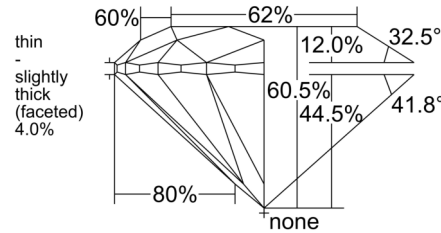

GIA NATURAL DIAMOND GRADING REPORT

March 12, 2025
 GIA Report Number 6233515554
 Shape and Cutting Style Round Brilliant
 Measurements 10.78 - 11.02 x 6.60 mm

GRADING RESULTS

Carat Weight 4.78 carat
 Color Grade H
 Clarity Grade I1
 Cut Grade Good

ADDITIONAL GRADING INFORMATION

Polish Very Good
 Symmetry Fair
 Fluorescence None
 Inscription(s): GIA 6233515554

Comments: Additional twinning wisps, additional clouds, pinpoints and surface graining are not shown.

PROPORTIONS

Profile to actual proportions

CLARITY CHARACTERISTICS

KEY TO SYMBOLS*

- Twinning Wisp
- Feather
- Crystal
- Cloud
- Needle
- Cavity
- Indented Natural
- Natural
- Extra Facet

* Red symbols denote internal characteristics (inclusions). Green or black symbols denote external characteristics (blemishes). Diagram is an approximate representation of the diamond, and symbols shown indicate type, position, and approximate size of clarity characteristics. All clarity characteristics may not be shown. Details of finish are not shown.