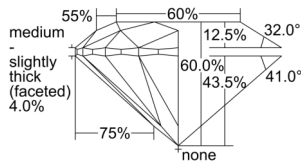

GIA®

FACSIMILE

GIA REPORT 6233430123

Verify this report at GIA.edu

GIA NATURAL DIAMOND DOSSIER®

October 29, 2024
GIA Report Number 6233430123
Shape and Cutting Style ..... Round Brilliant
Measurements ..... 6.31 - 6.33 x 3.79 mm

GRADING RESULTS

Carat Weight ..... 0.93 carat
Color Grade ..... E
Clarity Grade ..... Flawless
Cut Grade ..... Excellent

ADDITIONAL GRADING INFORMATION

Polish ..... Excellent
Symmetry ..... Excellent
Fluorescence ..... Medium Blue
Clarity Characteristics ..... None
Inscription(s): GIA 6233430123

PROPORTIONS

Profile to actual proportions

GRADING SCALES

GIA COLOR SCALE	GIA CLARITY SCALE	GIA CUT SCALE	
D	FLAWLESS	EXCELLENT	
E	INTERNALLY FLAWLESS		
F		VVS₁	VERY GOOD
G	VVS₂		
H	VS₁	GOOD	
I	VS₂		
J	SI₁	FAIR	
K	SI₂		
L	I₁	POOR	
M	I₂		
N	I₃		
O			
P			
Q			
R			
S			
T			
U			
V			
W			
X			
Y			
Z