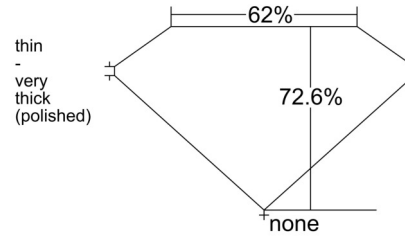

GIA NATURAL DIAMOND GRADING REPORT

March 24, 2026

GIA Report Number 6173353795

Shape and Cutting Style Square Emerald Cut

Measurements 9.76 x 9.34 x 6.78 mm

GRADING RESULTS

Carat Weight 5.01 carat

Color Grade F

Clarity Grade SI1

ADDITIONAL GRADING INFORMATION

Polish Excellent

Symmetry Very Good

Fluorescence None

Inscription(s): GIA 6173353795

Comments: Additional clouds are not shown. Pinpoints are not shown.

PROPORTIONS

Profile not to actual proportions

CLARITY CHARACTERISTICS

KEY TO SYMBOLS*

- Cloud
- Feather
- Cavity
- Needle

* Red symbols denote internal characteristics (inclusions). Green or black symbols denote external characteristics (blemishes). Diagram is an approximate representation of the diamond, and symbols shown indicate type, position, and approximate size of clarity characteristics. All clarity characteristics may not be shown. Details of finish are not shown.