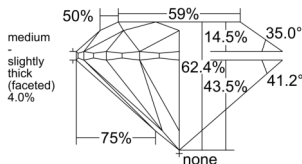

GIA®

FACSIMILE

GIA REPORT 5556655379

Verify this report at GIA.edu

GIA NATURAL DIAMOND DOSSIER®

July 03, 2026
GIA Report Number 5556655379
Shape and Cutting Style ..... Round Brilliant
Measurements ..... 5.64 - 5.67 x 3.53 mm

GRADING RESULTS

Carat Weight ..... 0.70 carat
Color Grade ..... E
Clarity Grade VS1
Cut Grade ..... Excellent

ADDITIONAL GRADING INFORMATION

Polish ..... Excellent
Symmetry ..... Excellent
Fluorescence ..... None
Clarity Characteristics..... Crystal, Cloud, Needle, Pinpoint
Inscription(s): GIA 5556655379

PROPORTIONS

Profile to actual proportions