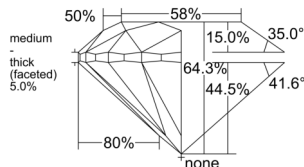

GIA®

FACSIMILE

GIA REPORT

5556644624

Verify this report at GIA.edu

GIA NATURAL DIAMOND DOSSIER®

July 02, 2026
GIA Report Number 5556644624
Shape and Cutting Style ..... Round Brilliant
Measurements ..... 5.54 - 5.60 x 3.58 mm

GRADING RESULTS

Carat Weight ..... 0.70 carat
Color Grade ..... J
Clarity Grade S11
Cut Grade ..... Very Good

ADDITIONAL GRADING INFORMATION

Polish ..... Very Good
Symmetry ..... Very Good
Fluorescence ..... Faint
Clarity Characteristics ..... Crystal
Inscription(s): GIA 5556644624

PROPORTIONS

Profile to actual proportions

GRADING SCALES

GIA COLOR SCALE

COLORLESS	D
	E
	F
	G
	H
	I
	J
NEAR COLORLESS	K
	L
	M
FAIN	N
	O
	P
	R
	S
	T
	U
	V
	W
	X
	Y
LIGHT	Z

GIA CLARITY SCALE

FLAWLESS	VERY VERY SLIGHTLY INCLUDED	VVS₁	VVS₂	VS₁	VS₂	S1₁	S1₂	I₁	I₂	I₃	
											INTERNAL FLAWLESS

GIA CUT SCALE

EXCELLENT
VERY GOOD
GOOD
FAIR
POOR