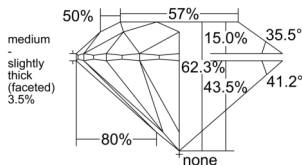

GIA®

FACSIMILE

GIA REPORT 5556629232

Verify this report at GIA.edu

GIA NATURAL DIAMOND DOSSIER®

July 01, 2026
GIA Report Number 5556629232
Shape and Cutting Style ..... Round Brilliant
Measurements ..... 5.09 - 5.12 x 3.18 mm

GRADING RESULTS

Carat Weight ..... 0.51 carat
Color Grade ..... K
Clarity Grade VS1
Cut Grade ..... Excellent

ADDITIONAL GRADING INFORMATION

Polish ..... Excellent
Symmetry ..... Excellent
Fluorescence ..... Strong Blue
Clarity Characteristics..... Crystal, Feather, Cloud, Pinpoint
Inscription(s): GIA 5556629232

PROPORTIONS

GRADING SCALES

GIA COLOR SCALE

COLORESS	D
	E
	F
	G
	H
	I
	J
NEAR COLORESS	K
	L
FANIT	M
	N
	O
	P
VERY LIGHT	R
	S
	T
	U
	V
	W
	X
	Y
LIGHT	Z

GIA CLARITY SCALE

FLAWLESS	INTERNAL FLAWLESS	
		VERY VERY SLIGHTLY INCLUDED
VVS₁	VERY SLIGHTLY INCLUDED	
VVS₂	SLIGHTLY INCLUDED	
VS₁	INCLUDED	
VS₂		
SI₁	POOR	
SI₂		
I₁		
I₂		
I₃		

GIA CUT SCALE

EXCELLENT
VERY GOOD
GOOD
FAIR
POOR