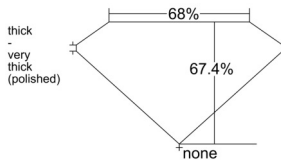

GIA®

FACSIMILE

GIA REPORT 5556626664

Verify this report at GIA.edu

GIA NATURAL DIAMOND DOSSIER®

July 02, 2026
GIA Report Number 5556626664
Shape and Cutting Style ..... **Cut-Cornered Rectangular Modified Brilliant**
Measurements ..... 5.14 x 3.95 x 2.67 mm

GRADING RESULTS

Carat Weight ..... 0.50 carat
Color Grade ..... E
Clarity Grade S11

ADDITIONAL GRADING INFORMATION

Polish ..... Excellent
Symmetry ..... Excellent
Fluorescence ..... Medium Blue
Clarity Characteristics ..... Feather
Inscription(s): GIA 5556626664

PROPORTIONS

Profile not to actual proportions

GRADING SCALES

GIA COLOR SCALE		GIA CLARITY SCALE			
COLORLESS	D	VERY VERY SLIGHTLY INCLUDED	FLAWLESS		
	E		INTERNALLY FLAWLESS		
	F	VERY SLIGHTLY INCLUDED	VVS₁		
	G		VVS₂		
	H		VS₁		
	NEAR COLORLESS	I	SLIGHTLY INCLUDED	VS₂	
		J		S1₁	
		FAINT	K	INCLUDED	S1₂
			L		I₁
			M		I₂
VERT LIGHT	N	LIGHT	I₃		
	O				
	P				
	Q				
	R				
	S