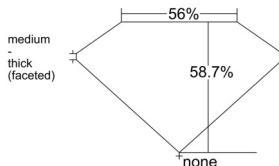

GIA®

FACSIMILE

GIA REPORT 5556625141

Verify this report at GIA.edu

GIA NATURAL DIAMOND DOSSIER®

June 30, 2026
GIA Report Number 5556625141
Shape and Cutting Style ..... Heart Brilliant
Measurements ..... 4.78 x 5.61 x 3.29 mm

GRADING RESULTS

Carat Weight ..... 0.50 carat
Color Grade ..... F
Clarity Grade VVS2

ADDITIONAL GRADING INFORMATION

Polish ..... Excellent
Symmetry ..... Excellent
Fluorescence ..... None
Clarity Characteristics ..... Needle
Inscription(s): GIA 5556625141

PROPORTIONS

Profile not to actual proportions

GRADING SCALES

GIA COLOR SCALE		GIA CLARITY SCALE		
NEAR COLORLESS	D	VERY VERY SLIGHTLY INCLUDED	FLAWLESS	
	E		INTERNALLY FLAWLESS	
	F	VERY SLIGHTLY INCLUDED	VVS₁	
	G		VVS₂	
	H		VS₁	
	FAINT	I	SLIGHTLY INCLUDED	VS₂
		J		SI₁
		K	INCLUDED	SI₂
		L		I₁
		M		I₂
VERY LIGHT		N	LIGHT	I₃
		O		
		P		
	Q			
	R			
	S