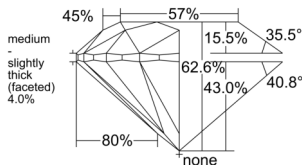

GIA®

FACSIMILE

GIA REPORT 5556579457

Verify this report at GIA.edu

GIA NATURAL DIAMOND DOSSIER®

June 27, 2026
GIA Report Number 5556579457
Shape and Cutting Style ..... Round Brilliant
Measurements ..... 4.52 - 4.55 x 2.84 mm

GRADING RESULTS

Carat Weight ..... 0.36 carat
Color Grade ..... J
Clarity Grade S11
Cut Grade ..... Excellent

ADDITIONAL GRADING INFORMATION

Polish ..... Excellent
Symmetry ..... Excellent
Fluorescence ..... Medium Blue
Clarity Characteristics ..... Cloud, Crystal
Inscription(s): GIA 5556579457

PROPORTIONS

Profile to actual proportions